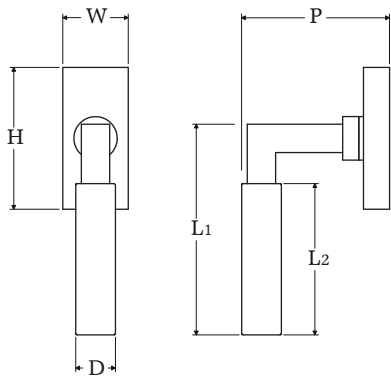

LUXE ATELIER

MILANO

Drehkipp per Finestra Serie Bauhaus 01 *Bauhaus Series 01 Drehkipp Window Handle*

Dimensioni *Dimensions*

	L1	L2	P	D	W	H
S	113	80	78	21	35	75
M	123	90	78	21	35	75
L	127	104	88	27	35	75

Dimensioni in millimetri *Dimensions given in millimeters*

Fornito con meccanismo DK q.7x45mm e viti M5x50.

Disponibile in tutte le finiture standard.

Dimensioni e finiture su misura disponibili su richiesta.

Regularly furnished with DK mechanism q.7x45mm and M5x50 screws.

Additional sizes available by special order. Available in standard and custom finishes.